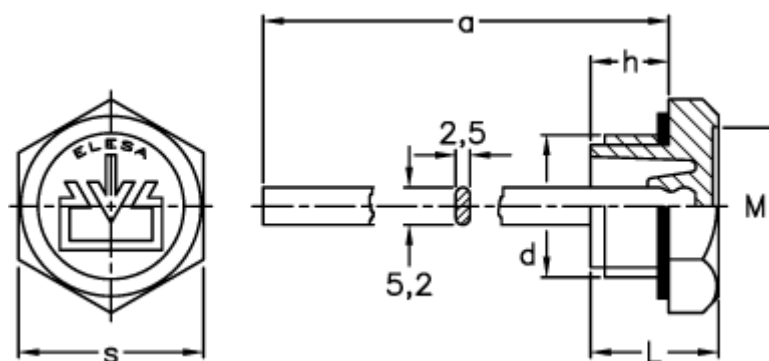

# Data Sheet

Article number: 2311059519

Description: E+G Oil fill plug, w/breather hole  
TCD.35x1,5+a, black

## Measures

|                                   |           |
|-----------------------------------|-----------|
| a                                 | = 195     |
| d                                 | = M35x1,5 |
| h                                 | = 13      |
| L                                 | = 22      |
| M                                 | = 31.0    |
| s                                 | = 38      |
| Tightening torque N m = 15 til 18 |           |